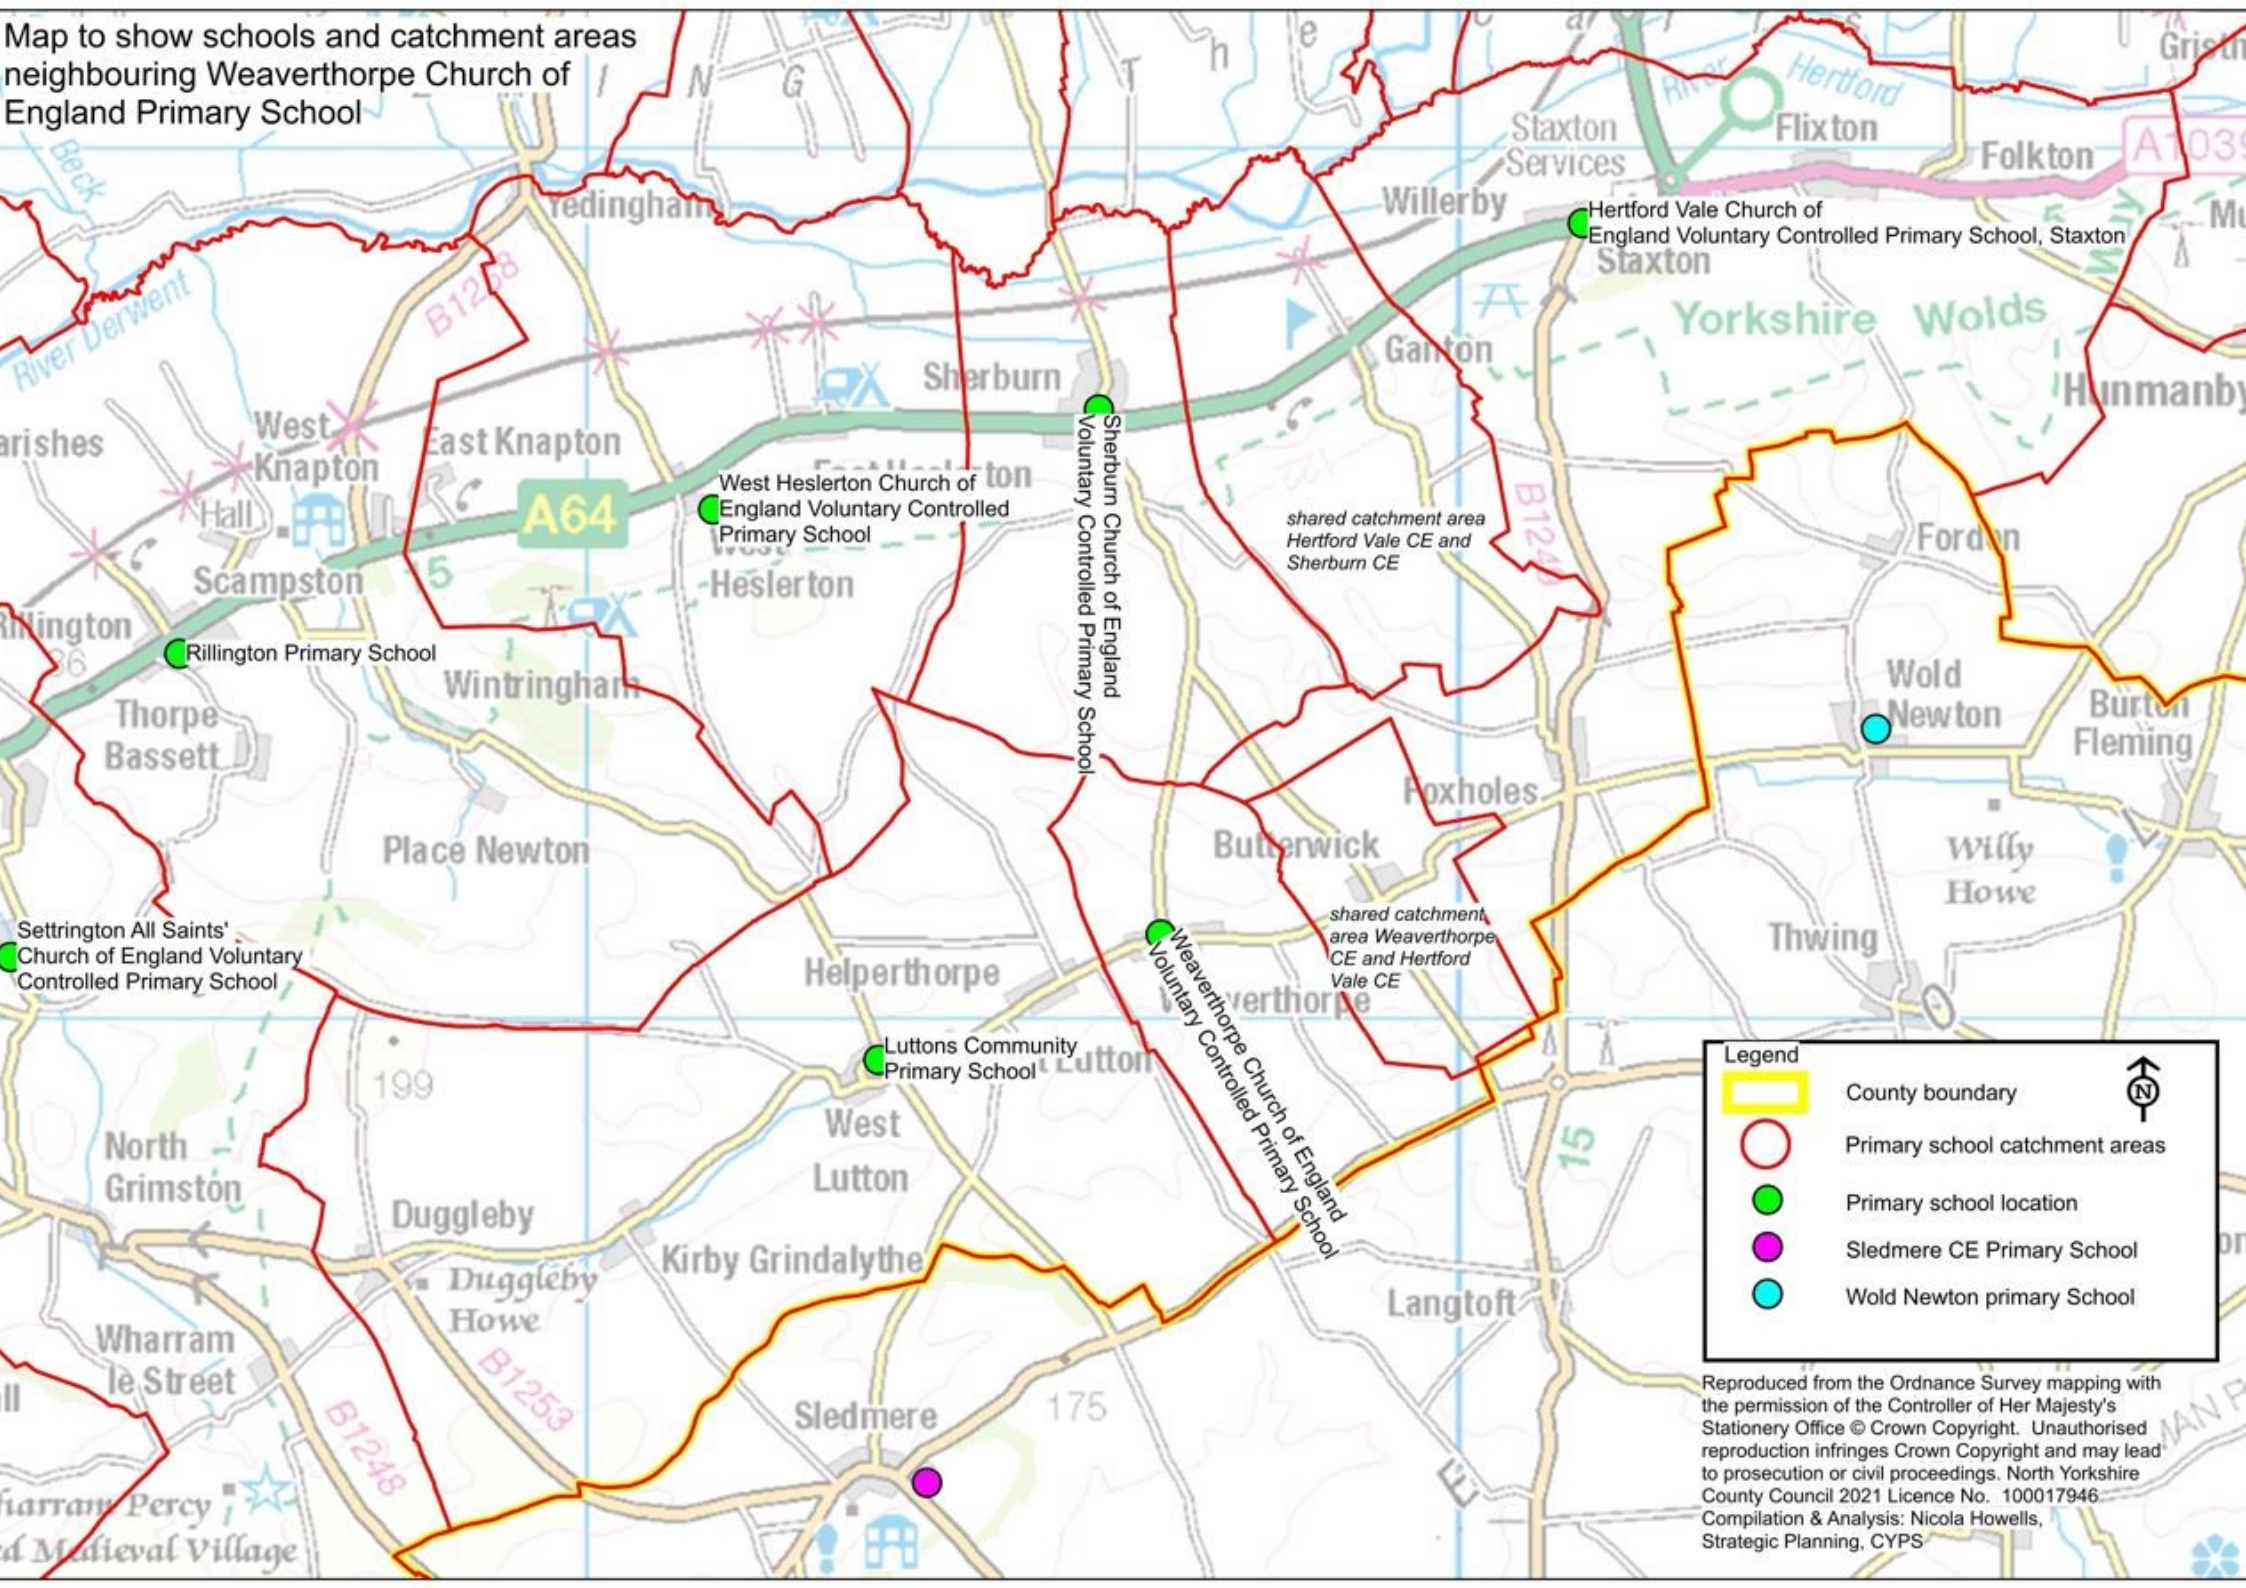

Map to show schools and catchment areas neighbouring Weaverthorpe Church of England Primary School

**Legend**

-  County boundary
-  Primary school catchment areas
-  Primary school location
-  Sledmere CE Primary School
-  Wold Newton primary School

Reproduced from the Ordnance Survey mapping with the permission of the Controller of Her Majesty's Stationery Office © Crown Copyright. Unauthorised reproduction infringes Crown Copyright and may lead to prosecution or civil proceedings. North Yorkshire County Council 2021 Licence No. 100017946  
 Compilation & Analysis: Nicola Howells, Strategic Planning, CYPS